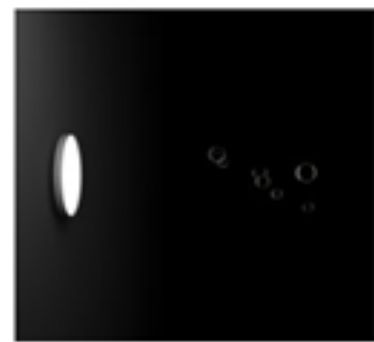

Step 2. Select the products you want to use

(you may select products **only from 1** out of the 4 companies)

2

davide groppi

You may use **only one** of the provided products. **Edison Nightmare** or **Viceversa** you may use up to two pieces. For **Magia** the combination can be with a max of 3 bars.

	3000K - Up 3200lm - Down 144lm
CRI	>90
Input	110-240V - 50/60Hz
Power	28W
Material	Metal

Reserved area

Log in to download catalogues, images and other tools related to Davide Groppi products

EMAIL *
Email